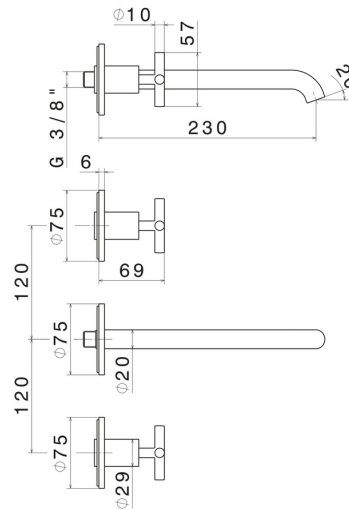

BLINK

70822E.21.018

3-hole wall-mounted washbasin group - finish Chrome

External part. Without pop-up waste set

Chrome

FEATURES

Material	Brass
Technology	Save Water
Installation	Wall concealed part
Spout	Long spout
Hole type	3 holes
Waste / Drain set	Without waste set
Water mixing	Mechanical
Required for installation	<u>27753.00.000</u>

TECHNICAL DRAWING

BLINK

70822E.21.018

3-hole wall-mounted washbasin group - finish Chrome

AVAILABLE FINISHES

21.018

Chrome

01.093