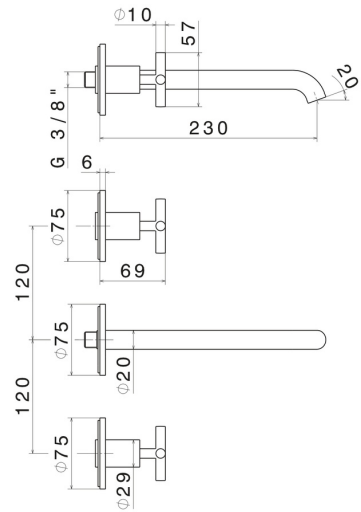

# BLINK

**70822E.47.083**

3-hole wall-mounted washbasin group - finish Groove Bronze

External part. Without pop-up waste set

Groove Bronze

## FEATURES

Material	<b>Brass</b>
Technology	<b>Save Water</b>
Installation	<b>Wall concealed part</b>
Spout	<b>Long spout</b>
Hole type	<b>3 holes</b>
Waste / Drain set	<b>Without waste set</b>
Water mixing	<b>Mechanical</b>
Required for installation	<b><u>27753.00.000</u></b>

## TECHNICAL DRAWING

**BLINK**

**70822E.47.083**

3-hole wall-mounted washbasin group - finish Groove Bronze

**AVAILABLE FINISHES**

---

**47.083**

Groove Bronze