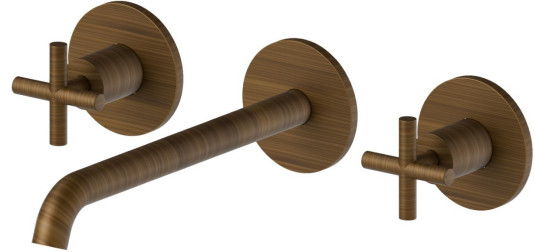

# BLINK

**70822E.47.083**

3-hole wall-mounted washbasin group - finish Groove Bronze

External part. Without pop-up waste set

Groove Bronze

## FEATURES

Material	<b>Brass</b>
Technology	<b>Save Water</b>
Installation	<b>Wall concealed part</b>
Spout	<b>Long spout</b>
Hole type	<b>3 holes</b>
Waste / Drain set	<b>Without waste set</b>
Water mixing	<b>Mechanical</b>
Required for installation	<b><u>27753.00.000</u></b>

## TECHNICAL DRAWING

**BLINK**

**70822E.47.083**

3-hole wall-mounted washbasin group - finish Groove Bronze

**AVAILABLE FINISHES**

---

**47.083**

Groove Bronze

**59.098**

finish PVD Brushed Pale Gold

**61.020**

finish PVD Glossy Gold