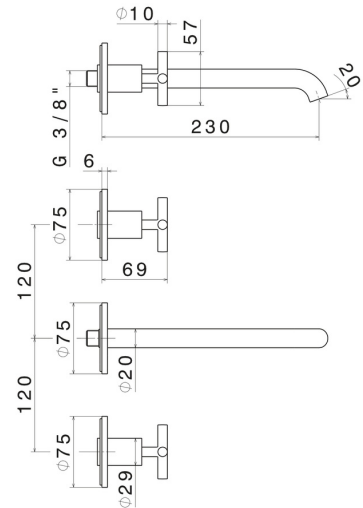

BLINK

70822E.58.061

3-hole wall-mounted washbasin group - finish PVD Copper Bronze

External part. Without pop-up waste set

FEATURES

Material	Brass
Technology	Save Water
Installation	Wall concealed part
Spout	Long spout
Hole type	3 holes
Waste / Drain set	Without waste set
Water mixing	Mechanical
Required for installation	<u>27753.00.000</u>

TECHNICAL DRAWING

BLINK

70822E.58.061

3-hole wall-mounted washbasin group - finish PVD Copper Bronze

AVAILABLE FINISHES

58.061

PVD Copper Bronze

01.093