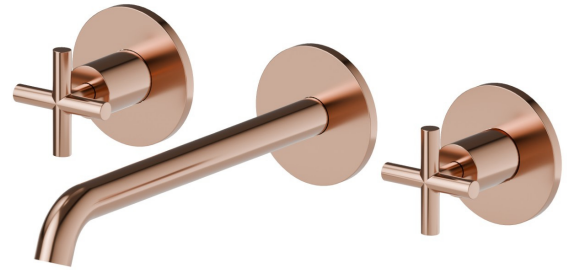

BLINK

70822E.58.061

3-hole wall-mounted washbasin group - finish PVD Copper Bronze

External part. Without pop-up waste set

FEATURES

Material	Brass
Technology	Save Water
Installation	Wall concealed part
Spout	Long spout
Hole type	3 holes
Waste / Drain set	Without waste set
Water mixing	Mechanical
Required for installation	<u>27753.00.000</u>

TECHNICAL DRAWING

BLINK

70822E.58.061

3-hole wall-mounted washbasin group - finish PVD Copper Bronze

AVAILABLE FINISHES

58.061

PVD Copper Bronze

01.093

finish Matt Black

21.018

finish Chrome

47.083

finish Groove Bronze

58.063

finish PVD Gun Metal

59.098

finish PVD Brushed Pale Gold

61.020

finish PVD Glossy Gold