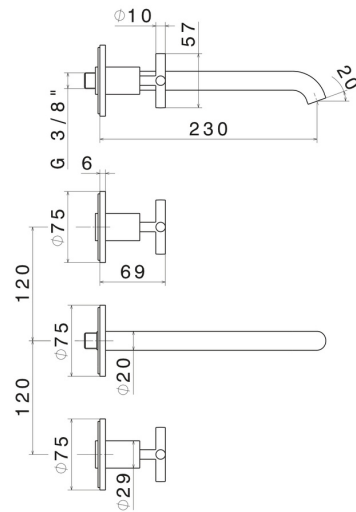

BLINK

70822E.58.063

3-hole wall-mounted washbasin group - finish PVD Gun Metal

External part. Without pop-up waste set

FEATURES

Material	Brass
Technology	Save Water
Installation	Wall concealed part
Spout	Long spout
Hole type	3 holes
Waste / Drain set	Without waste set
Water mixing	Mechanical
Required for installation	<u>27753.00.000</u>

TECHNICAL DRAWING

BLINK

70822E.58.063

3-hole wall-mounted washbasin group - finish PVD Gun Metal

AVAILABLE FINISHES

58.063

PVD Gun Metal

01.093