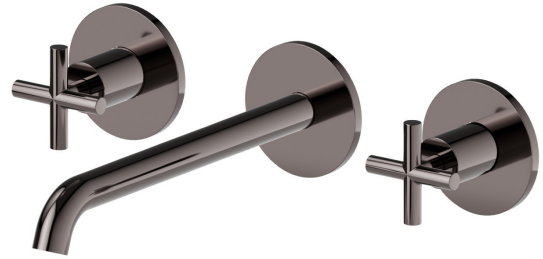

BLINK

70822E.58.063

3-hole wall-mounted washbasin group - finish PVD Gun Metal

External part. Without pop-up waste set

FEATURES

Material	Brass
Technology	Save Water
Installation	Wall concealed part
Spout	Long spout
Hole type	3 holes
Waste / Drain set	Without waste set
Water mixing	Mechanical
Required for installation	<u>27753.00.000</u>

TECHNICAL DRAWING

BLINK

70822E.58.063

3-hole wall-mounted washbasin group - finish PVD Gun Metal

AVAILABLE FINISHES

58.063

PVD Gun Metal

01.093

finish Matt Black

21.018

finish Chrome

47.083

finish Groove Bronze

58.061

finish PVD Copper Bronze

59.098

finish PVD Brushed Pale Gold

61.020

finish PVD Glossy Gold