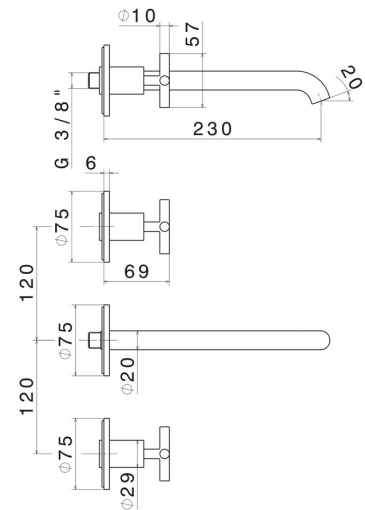

BLINK

70822E.59.098

3-hole wall-mounted washbasin group - finish PVD Brushed Pale Gold

External part. Without pop-up waste set

FEATURES

Material	Brass
Technology	Save Water
Installation	Wall concealed part
Spout	Long spout
Hole type	3 holes
Waste / Drain set	Without waste set
Water mixing	Mechanical
Required for installation	<u>27753.00.000</u>

TECHNICAL DRAWING

BLINK

70822E.59.098

3-hole wall-mounted washbasin group - finish PVD Brushed Pale Gold

AVAILABLE FINISHES

59.098

PVD Brushed Pale Gold

01.093