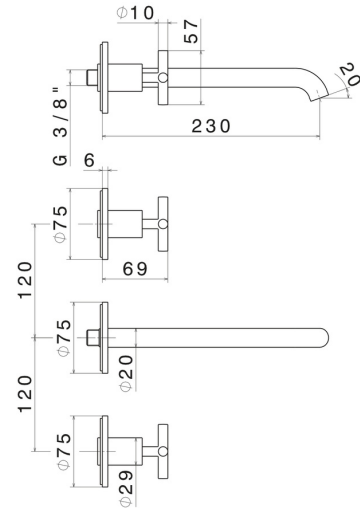

BLINK

70822E.61.020

3-hole wall-mounted washbasin group - finish PVD Glossy Gold

External part. Without pop-up waste set

PVD Glossy Gold

FEATURES

Material	Brass
Technology	Save Water
Installation	Wall concealed part
Spout	Long spout
Hole type	3 holes
Waste / Drain set	Without waste set
Water mixing	Mechanical
Required for installation	<u>27753.00.000</u>

TECHNICAL DRAWING

BLINK

70822E.61.020

3-hole wall-mounted washbasin group - finish PVD Glossy Gold

AVAILABLE FINISHES

61.020

PVD Glossy Gold

01.093