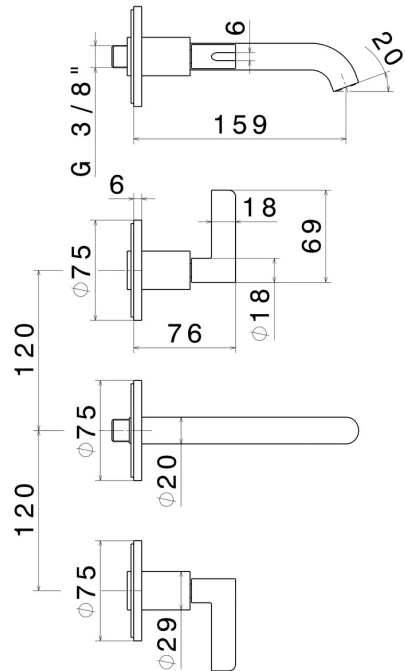

BLINK CHIC

71020E.01.093

3-hole wall-mounted washbasin group - finish Matt Black

External part. Without pop-up waste set

Matt Black

FEATURES

Material	Brass
Technology	Save Water
Installation	Wall concealed part
Hole type	3 holes
Waste / Drain set	Without waste set
Water mixing	Mechanical
Required for installation	<u>27753.00.000</u>

TECHNICAL DRAWING

 **AR Preview**
try it in your home

More Details
on our [website](#)

BLINK CHIC

71020E.01.093

3-hole wall-mounted washbasin group - finish Matt Black

AVAILABLE FINISHES

01.093

Matt Black

21.018

finish Chrome

47.083

finish Groove Bronze

58.061

finish PVD Copper Bronze

58.063