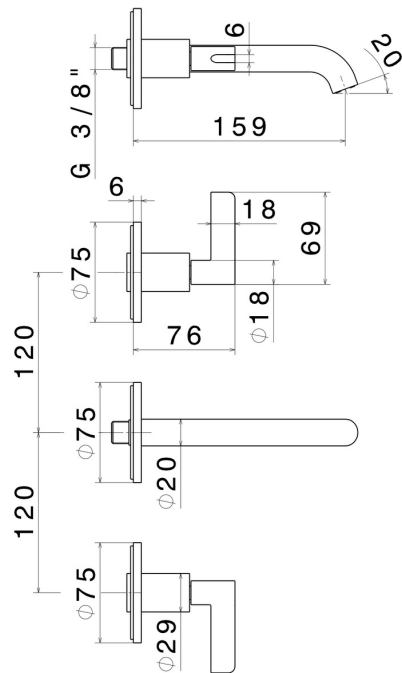

BLINK CHIC

71020E.21.018

3-hole wall-mounted washbasin group - finish Chrome

External part. Without pop-up waste set

FEATURES

Material	Brass
Technology	Save Water
Installation	Wall concealed part
Hole type	3 holes
Waste / Drain set	Without waste set
Water mixing	Mechanical
Required for installation	<u>27753.00.000</u>

TECHNICAL DRAWING

BLINK CHIC

71020E.21.018

3-hole wall-mounted washbasin group - finish Chrome

AVAILABLE FINISHES

21.018

Chrome

01.093