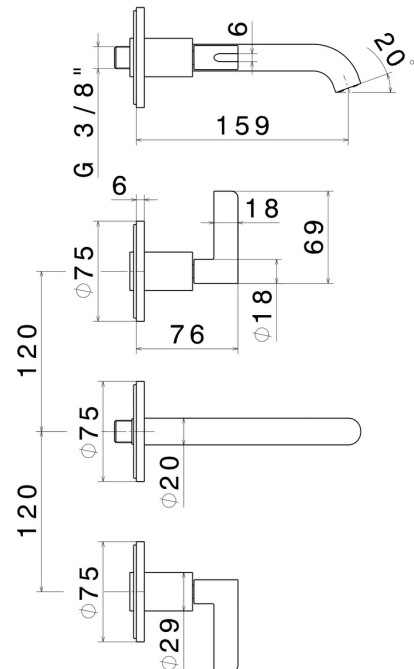

BLINK CHIC

71020E.58.061

3-hole wall-mounted washbasin group - finish PVD Copper Bronze

External part. Without pop-up waste set

FEATURES

Material	Brass
Technology	Save Water
Installation	Wall concealed part
Hole type	3 holes
Waste / Drain set	Without waste set
Water mixing	Mechanical
Required for installation	<u>27753.00.000</u>

TECHNICAL DRAWING

BLINK CHIC

71020E.58.061

3-hole wall-mounted washbasin group - finish PVD Copper Bronze

AVAILABLE FINISHES

58.061

PVD Copper Bronze

01.093