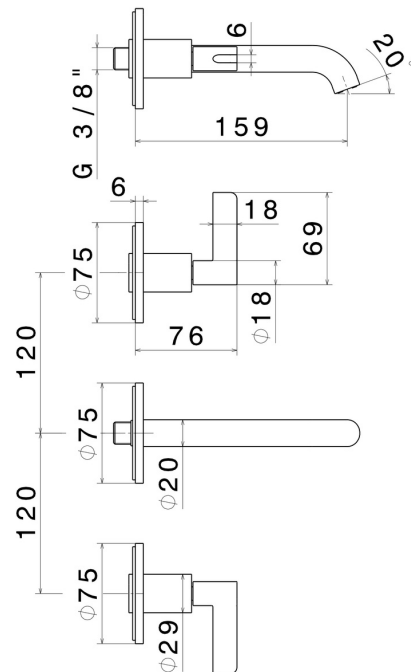

BLINK CHIC

71020E.58.063

3-hole wall-mounted washbasin group - finish PVD Gun Metal

External part. Without pop-up waste set

FEATURES

Material	Brass
Technology	Save Water
Installation	Wall concealed part
Hole type	3 holes
Waste / Drain set	Without waste set
Water mixing	Mechanical
Required for installation	<u>27753.00.000</u>

TECHNICAL DRAWING

BLINK CHIC

71020E.58.063

3-hole wall-mounted washbasin group - finish PVD Gun Metal

AVAILABLE FINISHES

58.063

PVD Gun Metal

01.093