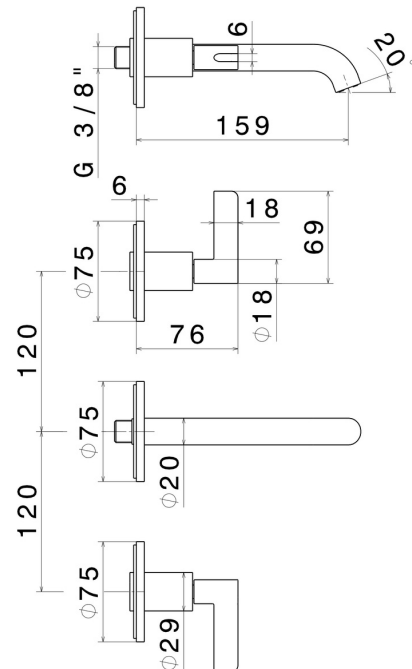

BLINK CHIC

71020E.59.098

3-hole wall-mounted washbasin group - finish PVD Brushed Pale Gold

External part. Without pop-up waste set

PVD Brushed Pale Gold

FEATURES

Material	Brass
Technology	Save Water
Installation	Wall concealed part
Hole type	3 holes
Waste / Drain set	Without waste set
Water mixing	Mechanical
Required for installation	<u>27753.00.000</u>

TECHNICAL DRAWING

BLINK CHIC

71020E.59.098

3-hole wall-mounted washbasin group - finish PVD Brushed Pale Gold

AVAILABLE FINISHES

59.098

PVD Brushed Pale Gold

01.093

finish Matt Black

21.018

finish Chrome

47.083

finish Groove Bronze

58.061

finish PVD Copper Bronze

58.063