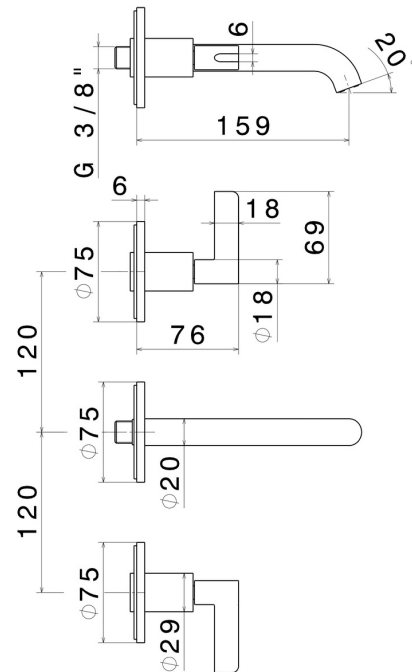

BLINK CHIC

71020E.61.020

3-hole wall-mounted washbasin group - finish PVD Glossy Gold

External part. Without pop-up waste set

FEATURES

Material	Brass
Technology	Save Water
Installation	Wall concealed part
Hole type	3 holes
Waste / Drain set	Without waste set
Water mixing	Mechanical
Required for installation	<u>27753.00.000</u>

TECHNICAL DRAWING

BLINK CHIC

71020E.61.020

3-hole wall-mounted washbasin group - finish PVD Glossy Gold

AVAILABLE FINISHES

61.020

PVD Glossy Gold

01.093

finish Matt Black

21.018

finish Chrome

47.083

finish Groove Bronze

58.061

finish PVD Copper Bronze

58.063