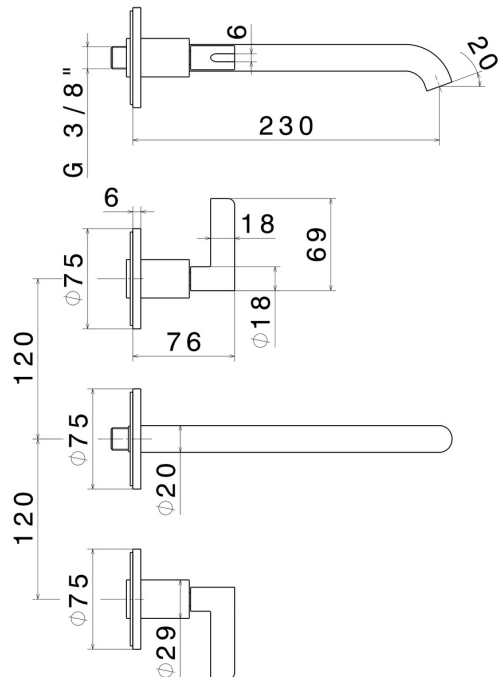

# BLINK CHIC

**71022E.01.093**

3-hole wall-mounted washbasin group - finish Matt Black

Without pop-up waste set

## FEATURES

Material	<b>Brass</b>
Technology	<b>Save Water</b>
Installation	<b>Wall concealed part</b>
Spout	<b>Long spout</b>
Hole type	<b>3 holes</b>
Waste / Drain set	<b>Without waste set</b>
Water mixing	<b>Mechanical</b>
Required for installation	<b><u>27753.00.000</u></b>

## TECHNICAL DRAWING

**BLINK CHIC**

**71022E.01.093**

3-hole wall-mounted washbasin group - finish Matt Black

**AVAILABLE FINISHES**

---

**01.093**

Matt Black