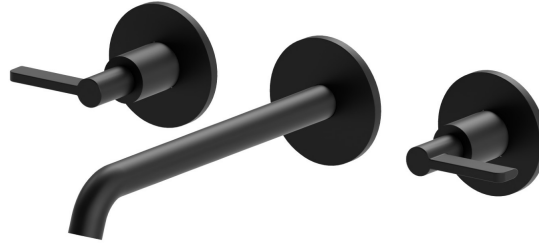

# BLINK CHIC

**71022E.01.093**

3-hole wall-mounted washbasin group - finish Matt Black

Without pop-up waste set

## FEATURES

Material	<b>Brass</b>
Technology	<b>Save Water</b>
Installation	<b>Wall concealed part</b>
Spout	<b>Long spout</b>
Hole type	<b>3 holes</b>
Waste / Drain set	<b>Without waste set</b>
Water mixing	<b>Mechanical</b>
Required for installation	<b><u>27753.00.000</u></b>

## TECHNICAL DRAWING

**BLINK CHIC**

**71022E.01.093**

3-hole wall-mounted washbasin group - finish Matt Black

**AVAILABLE FINISHES**

---

**01.093**

Matt Black

**59.098**

finish PVD Brushed Pale Gold

**61.020**

finish PVD Glossy Gold