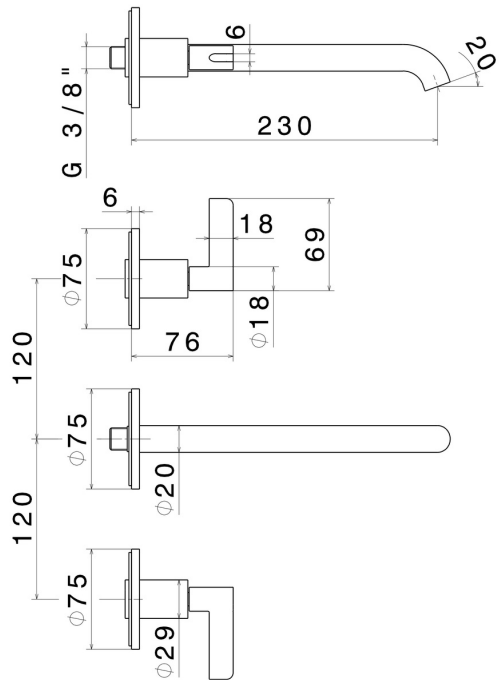

BLINK CHIC

71022E.21.018

3-hole wall-mounted washbasin group - finish Chrome

Without pop-up waste set

FEATURES

Material	Brass
Technology	Save Water
Installation	Wall concealed part
Spout	Long spout
Hole type	3 holes
Waste / Drain set	Without waste set
Water mixing	Mechanical
Required for installation	<u>27753.00.000</u>

TECHNICAL DRAWING

BLINK CHIC

71022E.21.018

3-hole wall-mounted washbasin group - finish Chrome

AVAILABLE FINISHES

21.018

Chrome

01.093