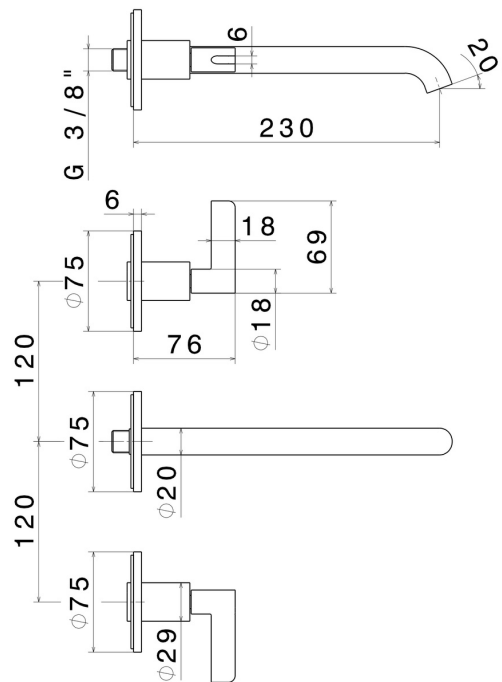

BLINK CHIC

71022E.47.083

3-hole wall-mounted washbasin group - finish Groove Bronze

Without pop-up waste set

Groove Bronze

FEATURES

Material	Brass
Technology	Save Water
Installation	Wall concealed part
Spout	Long spout
Hole type	3 holes
Waste / Drain set	Without waste set
Water mixing	Mechanical
Required for installation	<u>27753.00.000</u>

TECHNICAL DRAWING

BLINK CHIC

71022E.47.083

3-hole wall-mounted washbasin group - finish Groove Bronze

AVAILABLE FINISHES

47.083

Groove Bronze

01.093