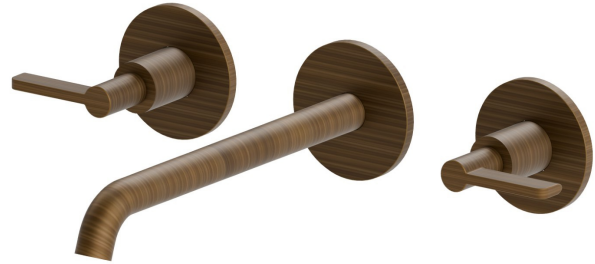

BLINK CHIC

71022E.47.083

3-hole wall-mounted washbasin group - finish Groove Bronze

Without pop-up waste set

Groove Bronze

FEATURES

Material	Brass
Technology	Save Water
Installation	Wall concealed part
Spout	Long spout
Hole type	3 holes
Waste / Drain set	Without waste set
Water mixing	Mechanical
Required for installation	<u>27753.00.000</u>

TECHNICAL DRAWING

BLINK CHIC

71022E.47.083

3-hole wall-mounted washbasin group - finish Groove Bronze

AVAILABLE FINISHES

47.083

Groove Bronze

01.093

finish Matt Black

21.018

finish Chrome

58.061

finish PVD Copper Bronze

58.063

finish PVD Gun Metal

59.098

finish PVD Brushed Pale Gold

61.020

finish PVD Glossy Gold