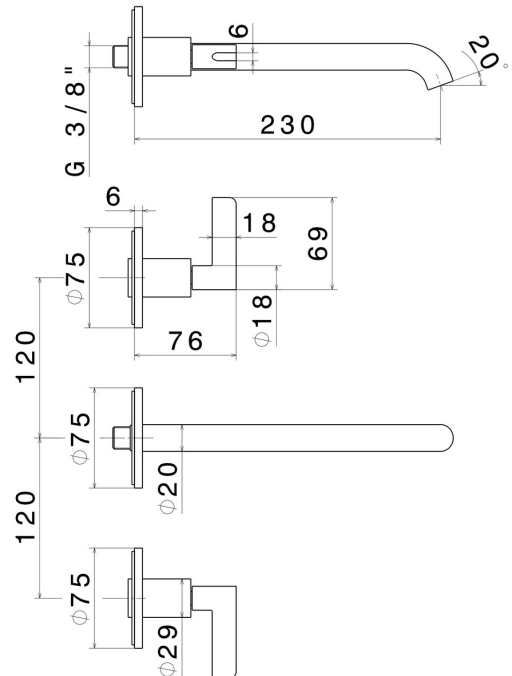

BLINK CHIC

71022E.58.061

3-hole wall-mounted washbasin group - finish PVD Copper Bronze

Without pop-up waste set

FEATURES

Material	Brass
Technology	Save Water
Installation	Wall concealed part
Spout	Long spout
Hole type	3 holes
Waste / Drain set	Without waste set
Water mixing	Mechanical
Required for installation	<u>27753.00.000</u>

TECHNICAL DRAWING

BLINK CHIC

71022E.58.061

3-hole wall-mounted washbasin group - finish PVD Copper Bronze

AVAILABLE FINISHES

58.061

PVD Copper Bronze

01.093