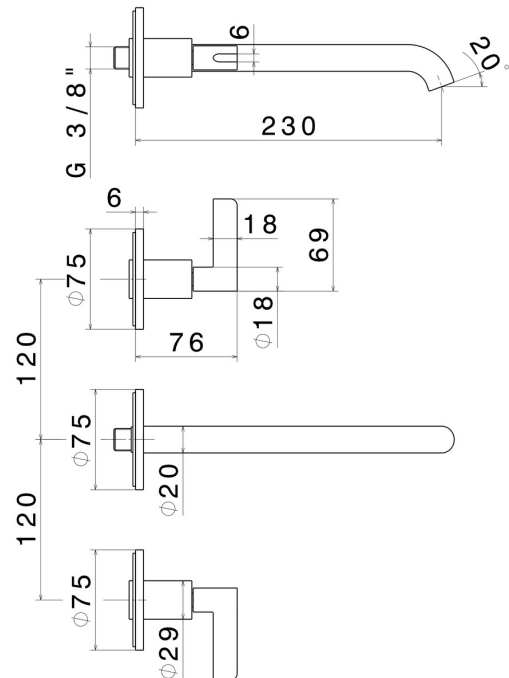

BLINK CHIC

71022E.58.063

3-hole wall-mounted washbasin group - finish PVD Gun Metal

Without pop-up waste set

FEATURES

Material	Brass
Technology	Save Water
Installation	Wall concealed part
Spout	Long spout
Hole type	3 holes
Waste / Drain set	Without waste set
Water mixing	Mechanical
Required for installation	<u>27753.00.000</u>

TECHNICAL DRAWING

BLINK CHIC

71022E.58.063

3-hole wall-mounted washbasin group - finish PVD Gun Metal

AVAILABLE FINISHES

58.063

PVD Gun Metal

01.093