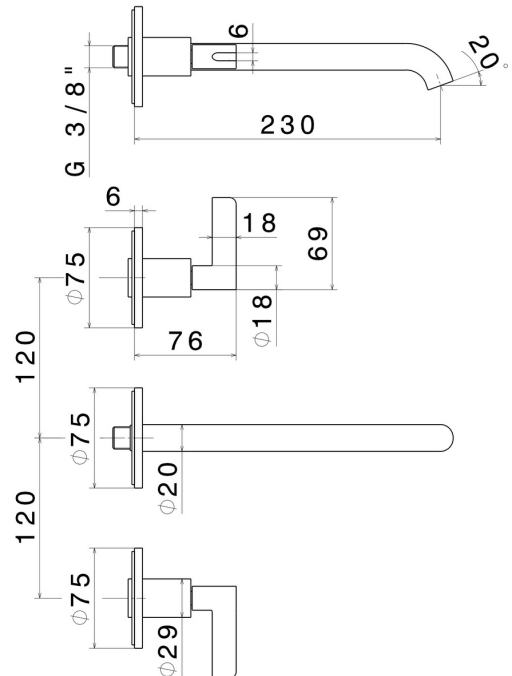

# BLINK CHIC

**71022E.59.098**

3-hole wall-mounted washbasin group - finish PVD Brushed Pale Gold

Without pop-up waste set

PVD Brushed Pale Gold

## FEATURES

Material	<b>Brass</b>
Technology	<b>Save Water</b>
Installation	<b>Wall concealed part</b>
Spout	<b>Long spout</b>
Hole type	<b>3 holes</b>
Waste / Drain set	<b>Without waste set</b>
Water mixing	<b>Mechanical</b>
Required for installation	<b><u>27753.00.000</u></b>

## TECHNICAL DRAWING

**BLINK CHIC**

**71022E.59.098**

3-hole wall-mounted washbasin group - finish PVD Brushed Pale Gold

**AVAILABLE FINISHES**

---

**59.098**

PVD Brushed Pale Gold