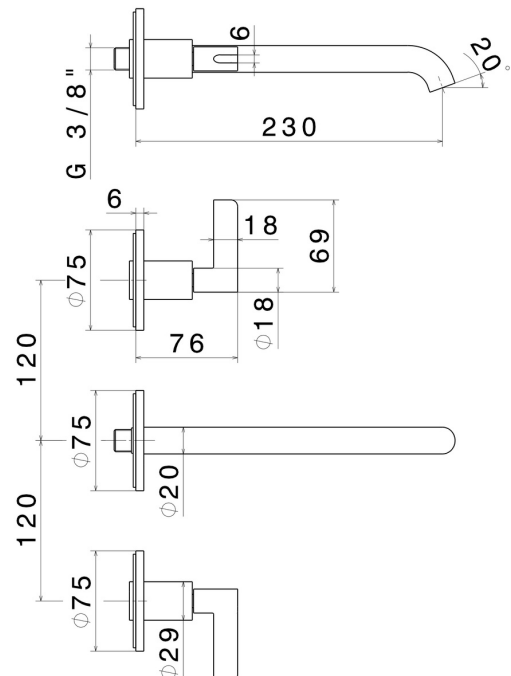

# BLINK CHIC

**71022E.61.020**

3-hole wall-mounted washbasin group - finish PVD Glossy Gold

Without pop-up waste set

PVD Glossy Gold

## FEATURES

|                           |                            |
|---------------------------|----------------------------|
| Material                  | <b>Brass</b>               |
| Technology                | <b>Save Water</b>          |
| Installation              | <b>Wall concealed part</b> |
| Spout                     | <b>Long spout</b>          |
| Hole type                 | <b>3 holes</b>             |
| Waste / Drain set         | <b>Without waste set</b>   |
| Water mixing              | <b>Mechanical</b>          |
| Required for installation | <b><u>27753.00.000</u></b> |

## TECHNICAL DRAWING

 **AR Preview**  
try it in your home

**More Details**  
on our [website](#)

**BLINK CHIC**

**71022E.61.020**

3-hole wall-mounted washbasin group - finish PVD Glossy Gold

**AVAILABLE FINISHES**