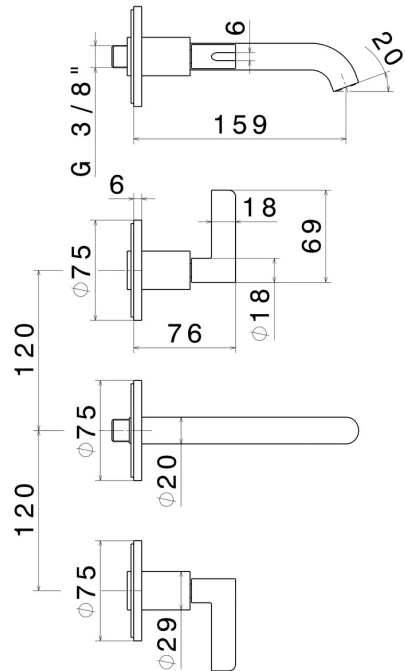

BLINK CHIC

71120E.01.093

3-hole wall-mounted washbasin group - finish Matt Black

External part. Without pop-up waste set

Matt Black

FEATURES

Material	Brass
Technology	Save Water
Installation	Wall concealed part
Hole type	3 holes
Waste / Drain set	Without waste set
Water mixing	Mechanical
Required for installation	<u>27753.00.000</u>

TECHNICAL DRAWING

AR Preview
try it in your home

More Details
on our [website](#)

BLINK CHIC

71120E.01.093

3-hole wall-mounted washbasin group - finish Matt Black

AVAILABLE FINISHES

01.093

Matt Black

21.018

finish Chrome

47.083

finish Groove Bronze

58.061

finish PVD Copper Bronze

58.063