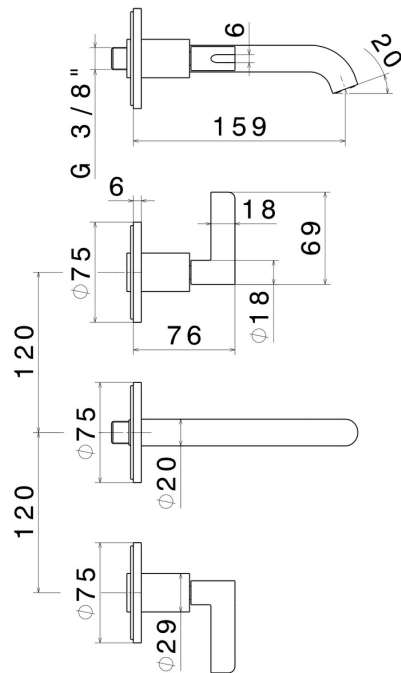

# BLINK CHIC

**71120E.21.018**

3-hole wall-mounted washbasin group - finish Chrome

External part. Without pop-up waste set

## FEATURES

Material	<b>Brass</b>
Technology	<b>Save Water</b>
Installation	<b>Wall concealed part</b>
Hole type	<b>3 holes</b>
Waste / Drain set	<b>Without waste set</b>
Water mixing	<b>Mechanical</b>
Required for installation	<b><u>27753.00.000</u></b>

## TECHNICAL DRAWING

**BLINK CHIC**

**71120E.21.018**

3-hole wall-mounted washbasin group - finish Chrome

**AVAILABLE FINISHES**

---

**21.018**

Chrome