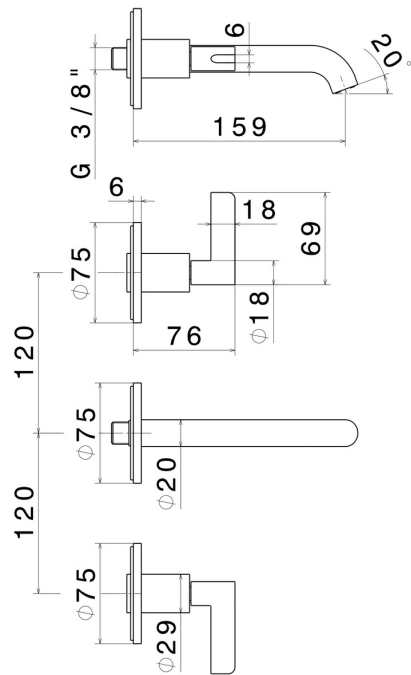

# BLINK CHIC

**71120E.47.083**

3-hole wall-mounted washbasin group - finish Groove Bronze

External part. Without pop-up waste set

Groove Bronze

## FEATURES

Material	<b>Brass</b>
Technology	<b>Save Water</b>
Installation	<b>Wall concealed part</b>
Hole type	<b>3 holes</b>
Waste / Drain set	<b>Without waste set</b>
Water mixing	<b>Mechanical</b>
Required for installation	<b><u>27753.00.000</u></b>

## TECHNICAL DRAWING

**BLINK CHIC**

**71120E.47.083**

3-hole wall-mounted washbasin group - finish Groove Bronze

**AVAILABLE FINISHES**

---

**47.083**

Groove Bronze