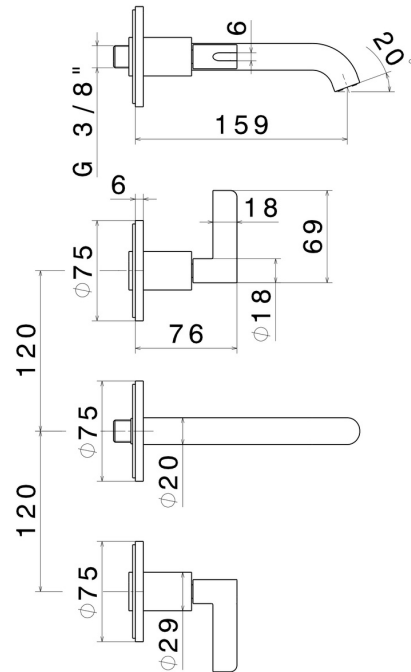

# BLINK CHIC

**71120E.58.063**

3-hole wall-mounted washbasin group - finish PVD Gun Metal

External part. Without pop-up waste set

## FEATURES

Material	<b>Brass</b>
Technology	<b>Save Water</b>
Installation	<b>Wall concealed part</b>
Hole type	<b>3 holes</b>
Waste / Drain set	<b>Without waste set</b>
Water mixing	<b>Mechanical</b>
Required for installation	<b><u>27753.00.000</u></b>

## TECHNICAL DRAWING

**BLINK CHIC**

**71120E.58.063**

3-hole wall-mounted washbasin group - finish PVD Gun Metal

**AVAILABLE FINISHES**

---

**58.063**

PVD Gun Metal