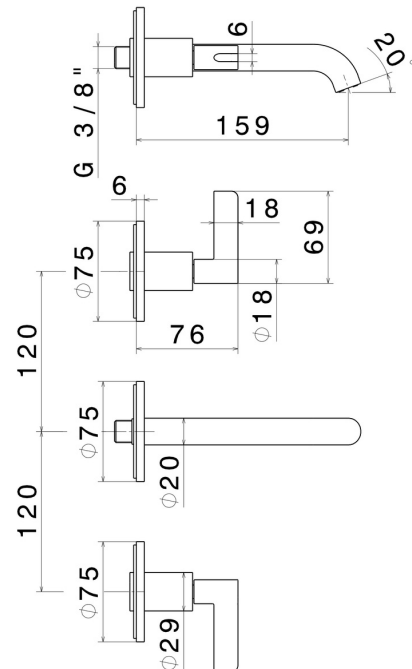

BLINK CHIC

71120E.59.098

3-hole wall-mounted washbasin group - finish PVD Brushed Pale Gold

External part. Without pop-up waste set

PVD Brushed Pale Gold

FEATURES

Material	Brass
Technology	Save Water
Installation	Wall concealed part
Hole type	3 holes
Waste / Drain set	Without waste set
Water mixing	Mechanical
Required for installation	<u>27753.00.000</u>

TECHNICAL DRAWING

BLINK CHIC

71120E.59.098

3-hole wall-mounted washbasin group - finish PVD Brushed Pale Gold

AVAILABLE FINISHES

59.098

PVD Brushed Pale Gold

01.093

finish Matt Black

21.018

finish Chrome

47.083

finish Groove Bronze

58.061

finish PVD Copper Bronze

58.063