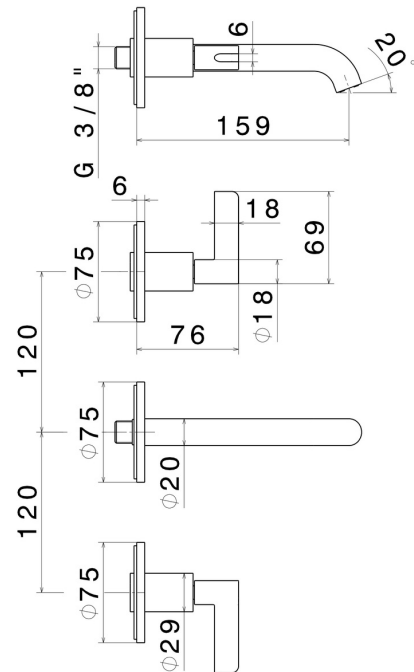

BLINK CHIC

71120E.61.020

3-hole wall-mounted washbasin group - finish PVD Glossy Gold

External part. Without pop-up waste set

PVD Glossy Gold

FEATURES

Material	Brass
Technology	Save Water
Installation	Wall concealed part
Hole type	3 holes
Waste / Drain set	Without waste set
Water mixing	Mechanical
Required for installation	<u>27753.00.000</u>

TECHNICAL DRAWING

BLINK CHIC

71120E.61.020

3-hole wall-mounted washbasin group - finish PVD Glossy Gold

AVAILABLE FINISHES

61.020

PVD Glossy Gold

01.093

finish Matt Black

21.018

finish Chrome

47.083

finish Groove Bronze

58.061

finish PVD Copper Bronze

58.063