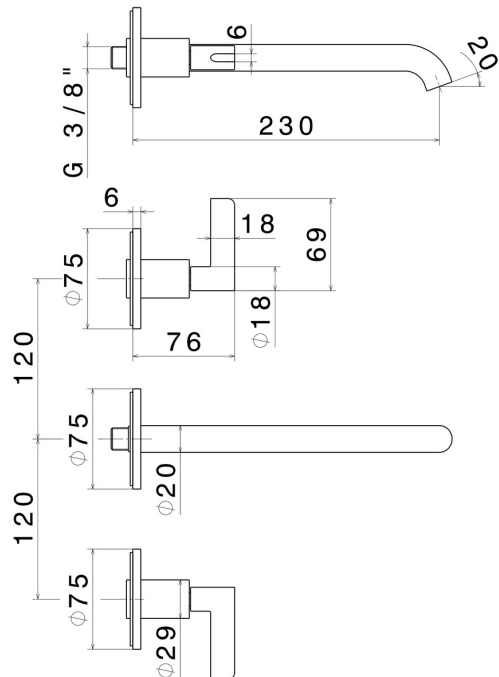

BLINK CHIC

71122E.01.093

3-hole wall-mounted washbasin group - finish Matt Black
without pop-up waste set

FEATURES

Material	Brass
Technology	Save Water
Installation	Wall concealed part
Spout	Long spout
Hole type	3 holes
Waste / Drain set	Without waste set
Water mixing	Mechanical
Required for installation	<u>27753.00.000</u>

TECHNICAL DRAWING

 **AR Preview**
try it in your home

More Details
on our [website](#)

BLINK CHIC

71122E.01.093

3-hole wall-mounted washbasin group - finish Matt Black

AVAILABLE FINISHES

01.093