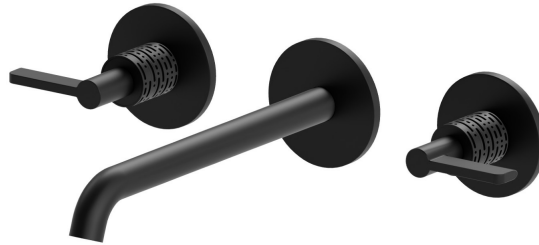

BLINK CHIC

71122E.01.093

3-hole wall-mounted washbasin group - finish Matt Black
without pop-up waste set

FEATURES

Material	Brass
Technology	Save Water
Installation	Wall concealed part
Spout	Long spout
Hole type	3 holes
Waste / Drain set	Without waste set
Water mixing	Mechanical
Required for installation	<u>27753.00.000</u>

TECHNICAL DRAWING

 **AR Preview**
try it in your home

More Details
on our [website](#)

BLINK CHIC

71122E.01.093

3-hole wall-mounted washbasin group - finish Matt Black

AVAILABLE FINISHES

01.093

Matt Black

21.018

finish Chrome

47.083

finish Groove Bronze

58.061

finish PVD Copper Bronze

58.063