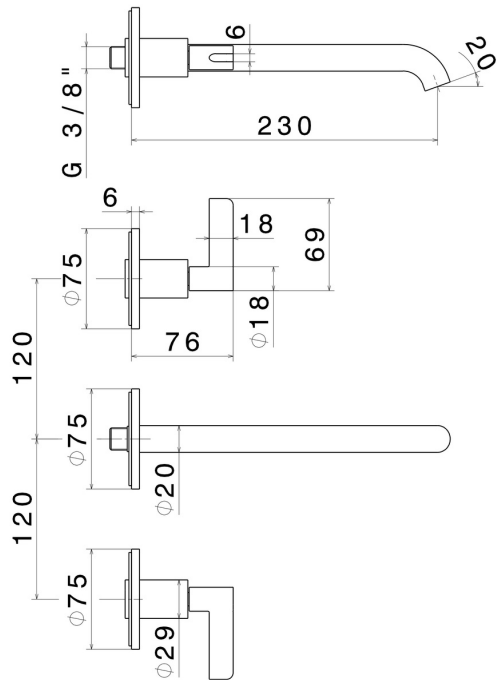

BLINK CHIC

71122E.21.018

3-hole wall-mounted washbasin group - finish Chrome
without pop-up waste set

FEATURES

Material	Brass
Technology	Save Water
Installation	Wall concealed part
Spout	Long spout
Hole type	3 holes
Waste / Drain set	Without waste set
Water mixing	Mechanical
Required for installation	<u>27753.00.000</u>

TECHNICAL DRAWING

BLINK CHIC

71122E.21.018

3-hole wall-mounted washbasin group - finish Chrome

AVAILABLE FINISHES

21.018

Chrome

01.093