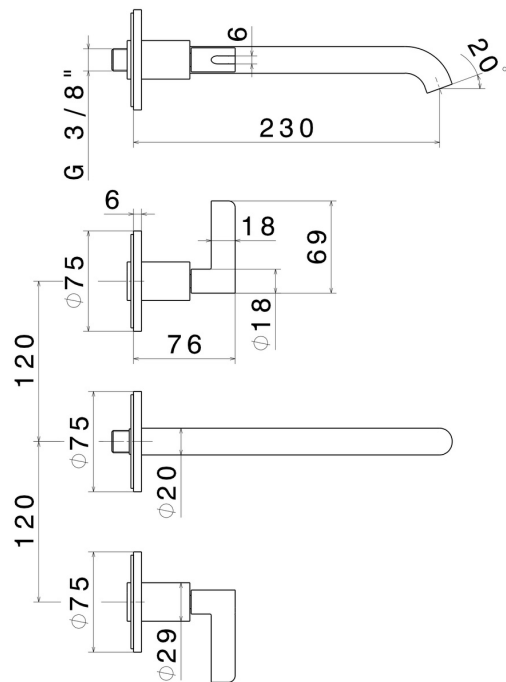

BLINK CHIC

71122E.47.083

3-hole wall-mounted washbasin group - finish Groove Bronze
without pop-up waste set

Groove Bronze

FEATURES

Material	Brass
Technology	Save Water
Installation	Wall concealed part
Spout	Long spout
Hole type	3 holes
Waste / Drain set	Without waste set
Water mixing	Mechanical
Required for installation	<u>27753.00.000</u>

TECHNICAL DRAWING

BLINK CHIC

71122E.47.083

3-hole wall-mounted washbasin group - finish Groove Bronze

AVAILABLE FINISHES

47.083

Groove Bronze

01.093