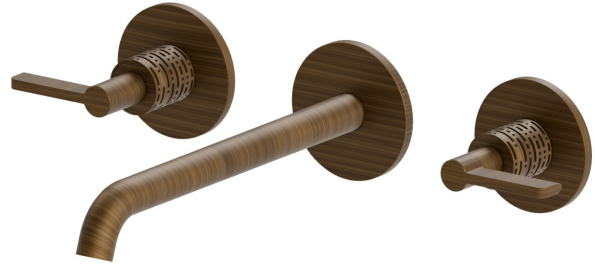

BLINK CHIC

71122E.47.083

3-hole wall-mounted washbasin group - finish Groove Bronze
without pop-up waste set

Groove Bronze

FEATURES

Material	Brass
Technology	Save Water
Installation	Wall concealed part
Spout	Long spout
Hole type	3 holes
Waste / Drain set	Without waste set
Water mixing	Mechanical
Required for installation	<u>27753.00.000</u>

TECHNICAL DRAWING

BLINK CHIC

71122E.47.083

3-hole wall-mounted washbasin group - finish Groove Bronze

AVAILABLE FINISHES

47.083

Groove Bronze

01.093

finish Matt Black

21.018

finish Chrome

58.061

finish PVD Copper Bronze

58.063

finish PVD Gun Metal

59.098

finish PVD Brushed Pale Gold

61.020

finish PVD Glossy Gold