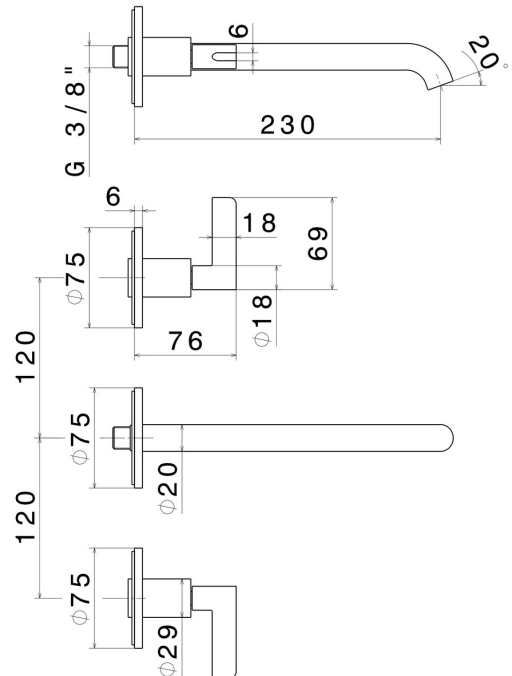

BLINK CHIC

71122E.58.061

3-hole wall-mounted washbasin group - finish PVD Copper Bronze

without pop-up waste set

FEATURES

Material	Brass
Technology	Save Water
Installation	Wall concealed part
Spout	Long spout
Hole type	3 holes
Waste / Drain set	Without waste set
Water mixing	Mechanical
Required for installation	<u>27753.00.000</u>

TECHNICAL DRAWING

BLINK CHIC

71122E.58.061

3-hole wall-mounted washbasin group - finish PVD Copper Bronze

AVAILABLE FINISHES

58.061

PVD Copper Bronze

01.093