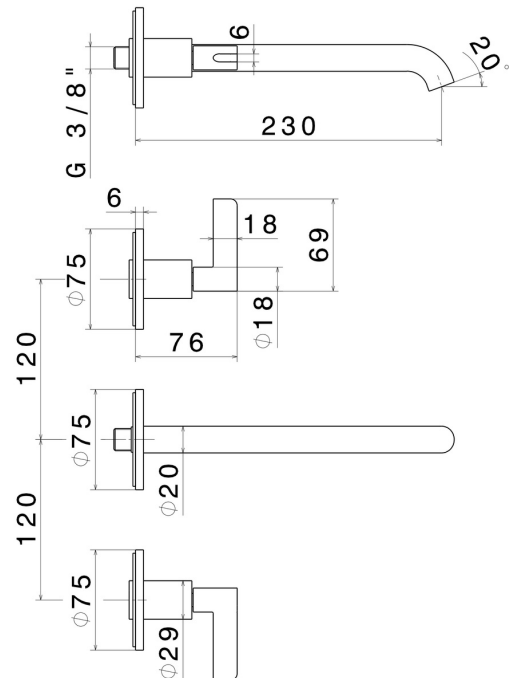

BLINK CHIC

71122E.58.063

3-hole wall-mounted washbasin group - finish PVD Gun Metal
without pop-up waste set

FEATURES

Material	Brass
Technology	Save Water
Installation	Wall concealed part
Spout	Long spout
Hole type	3 holes
Waste / Drain set	Without waste set
Water mixing	Mechanical
Required for installation	<u>27753.00.000</u>

TECHNICAL DRAWING

BLINK CHIC

71122E.58.063

3-hole wall-mounted washbasin group - finish PVD Gun Metal

AVAILABLE FINISHES

58.063

PVD Gun Metal

01.093