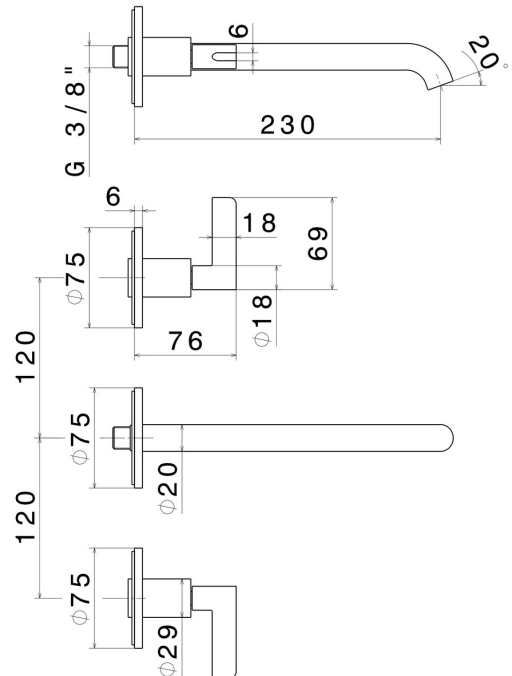

BLINK CHIC

71122E.59.098

3-hole wall-mounted washbasin group - finish PVD Brushed Pale Gold

without pop-up waste set

FEATURES

Material	Brass
Technology	Save Water
Installation	Wall concealed part
Spout	Long spout
Hole type	3 holes
Waste / Drain set	Without waste set
Water mixing	Mechanical
Required for installation	<u>27753.00.000</u>

TECHNICAL DRAWING

BLINK CHIC

71122E.59.098

3-hole wall-mounted washbasin group - finish PVD Brushed Pale Gold

AVAILABLE FINISHES

59.098

PVD Brushed Pale Gold

01.093