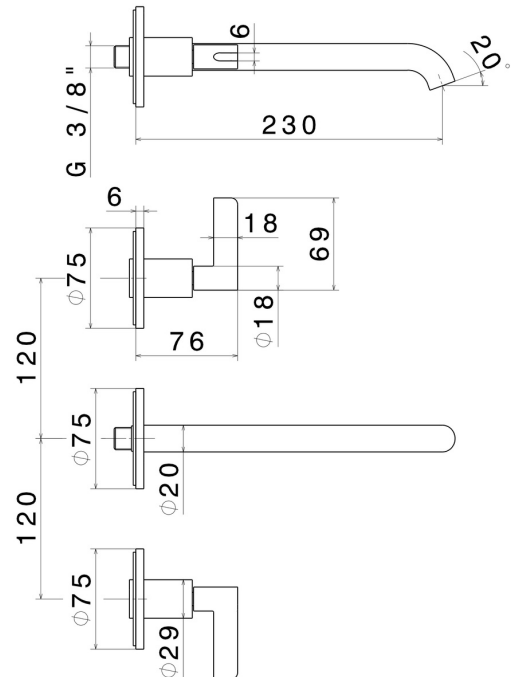

BLINK CHIC

71122E.61.020

3-hole wall-mounted washbasin group - finish PVD Glossy Gold
without pop-up waste set

PVD Glossy Gold

FEATURES

Material	Brass
Technology	Save Water
Installation	Wall concealed part
Spout	Long spout
Hole type	3 holes
Waste / Drain set	Without waste set
Water mixing	Mechanical
Required for installation	<u>27753.00.000</u>

TECHNICAL DRAWING

BLINK CHIC

71122E.61.020

3-hole wall-mounted washbasin group - finish PVD Glossy Gold

AVAILABLE FINISHES

61.020

PVD Glossy Gold

01.093