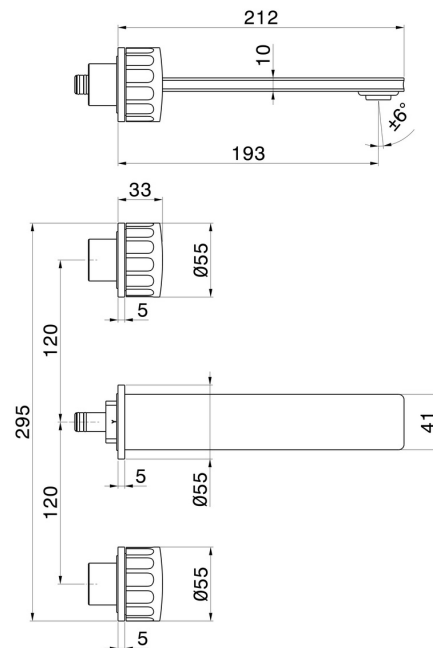

IONIKA

72820E.01.014

3-hole wall-mounted washbasin group - finish Matt White

External part. Without pop-up waste set

FEATURES

Material	Brass
Technology	Energy Saving - Save Water
Installation	Wall concealed part
Spout	Standard spout
Hole type	3 holes
Waste / Drain set	Without waste set
Water mixing	Mechanical
Required for installation	<u>31079.00.000</u>

TECHNICAL DRAWING

IONIKA

72820E.01.014

3-hole wall-mounted washbasin group - finish Matt White

AVAILABLE FINISHES

01.014

Matt White

01.093