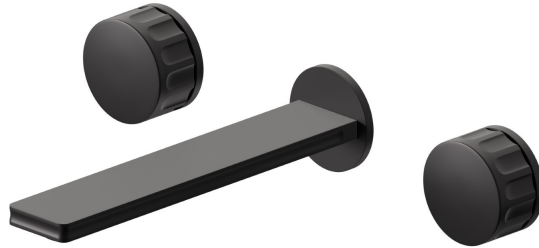

IONIKA

72820E.01.093

3-hole wall-mounted washbasin group - finish Matt Black

External part. Without pop-up waste set

FEATURES

Material	Brass
Technology	Energy Saving - Save Water
Installation	Wall concealed part
Spout	Standard spout
Hole type	3 holes
Waste / Drain set	Without waste set
Water mixing	Mechanical
Required for installation	<u>31079.00.000</u>

TECHNICAL DRAWING

IONIKA

72820E.01.093

3-hole wall-mounted washbasin group - finish Matt Black

AVAILABLE FINISHES

01.093

Matt Black

01.014

finish Matt White

21.018

finish Chrome

59.064

finish PVD Brushed Gun Metal

59.066

finish PVD Brushed steel

59.067