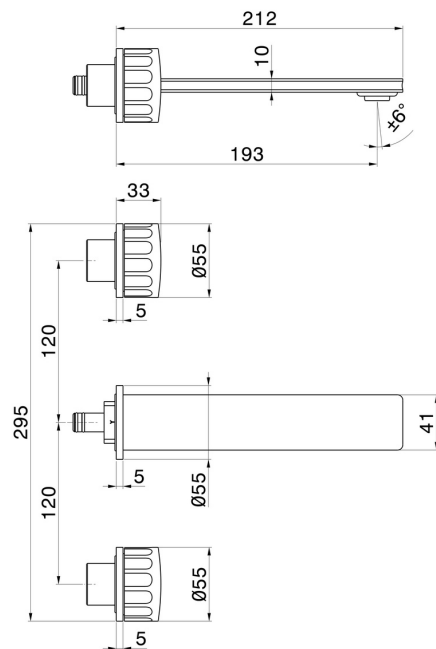

IONIKA

72820E.01.093

3-hole wall-mounted washbasin group - finish Matt Black

External part. Without pop-up waste set

FEATURES

Material	Brass
Technology	Energy Saving - Save Water
Installation	Wall concealed part
Spout	Standard spout
Hole type	3 holes
Waste / Drain set	Without waste set
Water mixing	Mechanical
Required for installation	<u>31079.00.000</u>

TECHNICAL DRAWING

IONIKA

72820E.01.093

3-hole wall-mounted washbasin group - finish Matt Black

AVAILABLE FINISHES

01.093

Matt Black

01.014