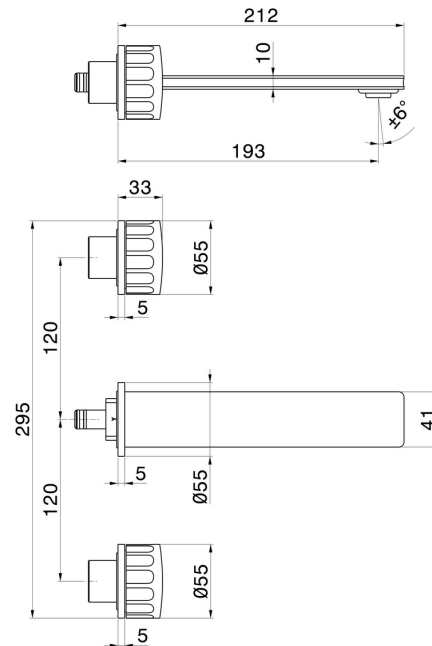

IONIKA

72820E.21.018

3-hole wall-mounted washbasin group - finish Chrome

External part. Without pop-up waste set

FEATURES

Material	Brass
Technology	Energy Saving - Save Water
Installation	Wall concealed part
Spout	Standard spout
Hole type	3 holes
Waste / Drain set	Without waste set
Water mixing	Mechanical
Required for installation	<u>31079.00.000</u>

TECHNICAL DRAWING

IONIKA

72820E.21.018

3-hole wall-mounted washbasin group - finish Chrome

AVAILABLE FINISHES

21.018

Chrome

01.014