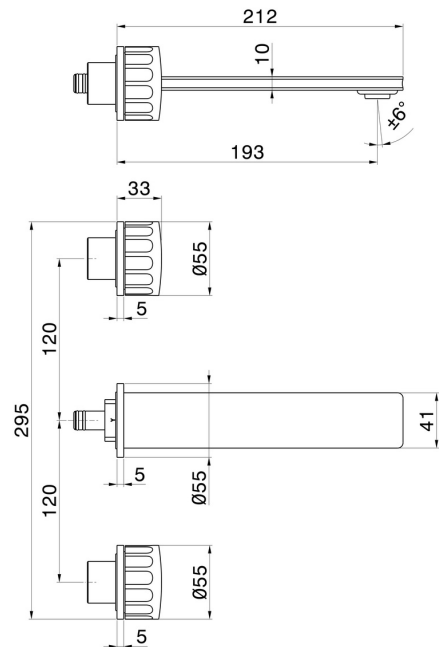

IONIKA

72820E.59.064

3-hole wall-mounted washbasin group - finish PVD Brushed Gun Metal

External part. Without pop-up waste set

FEATURES

Material	Brass
Technology	Energy Saving - Save Water
Installation	Wall concealed part
Spout	Standard spout
Hole type	3 holes
Waste / Drain set	Without waste set
Water mixing	Mechanical
Required for installation	<u>31079.00.000</u>

TECHNICAL DRAWING

IONIKA

72820E.59.064

3-hole wall-mounted washbasin group - finish PVD Brushed Gun Metal

AVAILABLE FINISHES

59.064

PVD Brushed Gun Metal

01.014