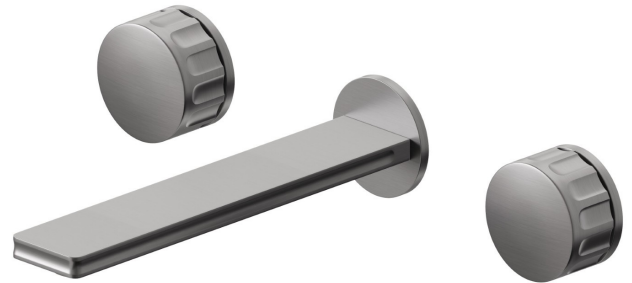

IONIKA

72820E.59.064

3-hole wall-mounted washbasin group - finish PVD Brushed Gun Metal

External part. Without pop-up waste set

FEATURES

Material	Brass
Technology	Energy Saving - Save Water
Installation	Wall concealed part
Spout	Standard spout
Hole type	3 holes
Waste / Drain set	Without waste set
Water mixing	Mechanical
Required for installation	<u>31079.00.000</u>

TECHNICAL DRAWING

IONIKA

72820E.59.064

3-hole wall-mounted washbasin group - finish PVD Brushed Gun Metal

AVAILABLE FINISHES

59.064

PVD Brushed Gun Metal

01.014

finish Matt White

01.093

finish Matt Black

21.018

finish Chrome

59.066

finish PVD Brushed steel

59.067