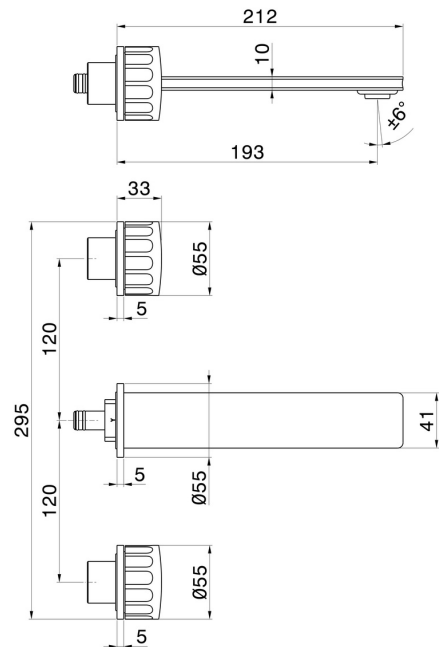

IONIKA

72820E.59.066

3-hole wall-mounted washbasin group - finish PVD Brushed steel

External part. Without pop-up waste set

FEATURES

Material	Brass
Technology	Energy Saving - Save Water
Installation	Wall concealed part
Spout	Standard spout
Hole type	3 holes
Waste / Drain set	Without waste set
Water mixing	Mechanical
Required for installation	<u>31079.00.000</u>

TECHNICAL DRAWING

IONIKA

72820E.59.066

3-hole wall-mounted washbasin group - finish PVD Brushed steel

AVAILABLE FINISHES

59.066

PVD Brushed steel

01.014