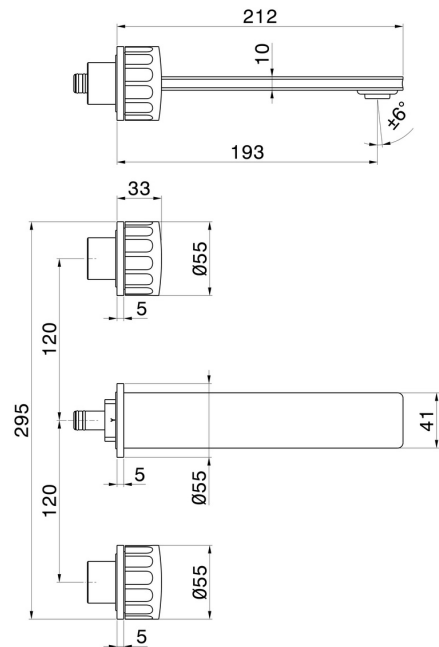

IONIKA

72820E.59.067

3-hole wall-mounted washbasin group - finish PVD Brushed Copper Bronze

External part. Without pop-up waste set

PVD Brushed Copper Bronze

FEATURES

Material	Brass
Technology	Energy Saving - Save Water
Installation	Wall concealed part
Spout	Standard spout
Hole type	3 holes
Waste / Drain set	Without waste set
Water mixing	Mechanical
Required for installation	<u>31079.00.000</u>

TECHNICAL DRAWING

IONIKA

72820E.59.067

3-hole wall-mounted washbasin group - finish PVD Brushed Copper Bronze

AVAILABLE FINISHES

59.067

PVD Brushed Copper Bronze

01.014