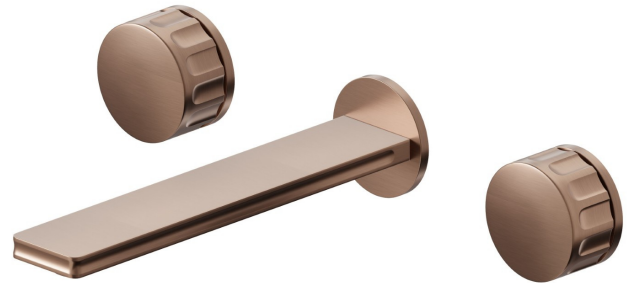

IONIKA

72820E.59.067

3-hole wall-mounted washbasin group - finish PVD Brushed Copper Bronze

External part. Without pop-up waste set

PVD Brushed Copper Bronze

FEATURES

Material	Brass
Technology	Energy Saving - Save Water
Installation	Wall concealed part
Spout	Standard spout
Hole type	3 holes
Waste / Drain set	Without waste set
Water mixing	Mechanical
Required for installation	<u>31079.00.000</u>

TECHNICAL DRAWING

IONIKA

72820E.59.067

3-hole wall-mounted washbasin group - finish PVD Brushed Copper Bronze

AVAILABLE FINISHES

59.067

PVD Brushed Copper Bronze

01.014

finish Matt White

01.093

finish Matt Black

21.018

finish Chrome

59.064

finish PVD Brushed Gun Metal

59.066

finish PVD Brushed steel

59.098

finish PVD Brushed Pale Gold

61.020

finish PVD Glossy Gold