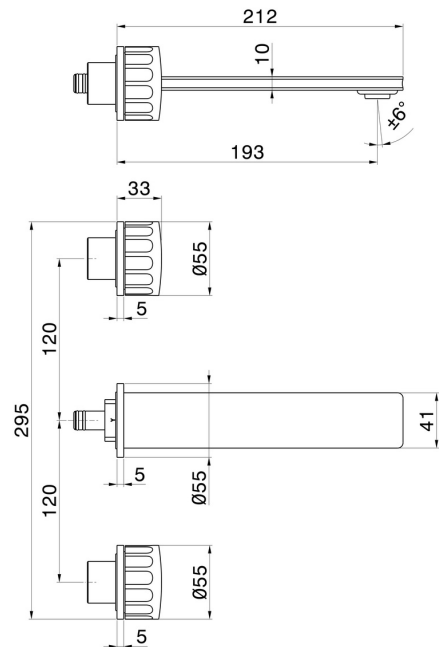

IONIKA

72820E.59.098

3-hole wall-mounted washbasin group - finish PVD Brushed Pale Gold

External part. Without pop-up waste set

FEATURES

| | |
|---------------------------|-----------------------------------|
| Material | Brass |
| Technology | Energy Saving - Save Water |
| Installation | Wall concealed part |
| Spout | Standard spout |
| Hole type | 3 holes |
| Waste / Drain set | Without waste set |
| Water mixing | Mechanical |
| Required for installation | <u>31079.00.000</u> |

TECHNICAL DRAWING

IONIKA

72820E.59.098

3-hole wall-mounted washbasin group - finish PVD Brushed Pale Gold

AVAILABLE FINISHES

59.098

PVD Brushed Pale Gold

01.014