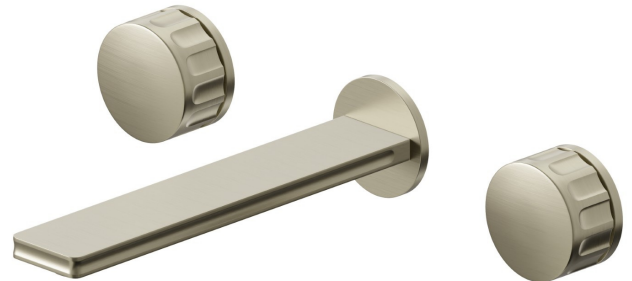

IONIKA

72820E.59.098

3-hole wall-mounted washbasin group - finish PVD Brushed Pale Gold

External part. Without pop-up waste set

FEATURES

| | |
|---------------------------|-----------------------------------|
| Material | Brass |
| Technology | Energy Saving - Save Water |
| Installation | Wall concealed part |
| Spout | Standard spout |
| Hole type | 3 holes |
| Waste / Drain set | Without waste set |
| Water mixing | Mechanical |
| Required for installation | <u>31079.00.000</u> |

TECHNICAL DRAWING

IONIKA

72820E.59.098

3-hole wall-mounted washbasin group - finish PVD Brushed Pale Gold

AVAILABLE FINISHES

59.098

PVD Brushed Pale Gold

01.014

finish Matt White

01.093

finish Matt Black

21.018

finish Chrome

59.064

finish PVD Brushed Gun Metal

59.066

finish PVD Brushed steel

59.067

finish PVD Brushed Copper Bronze

61.020

finish PVD Glossy Gold