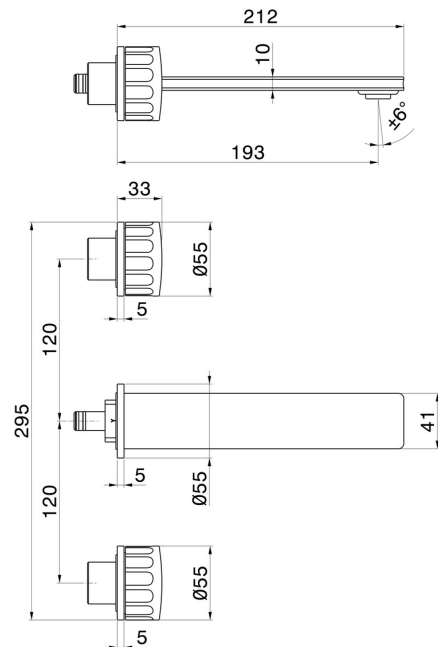

IONIKA

72820E.61.020

3-hole wall-mounted washbasin group - finish PVD Glossy Gold

External part. Without pop-up waste set

FEATURES

Material	Brass
Technology	Energy Saving - Save Water
Installation	Wall concealed part
Spout	Standard spout
Hole type	3 holes
Waste / Drain set	Without waste set
Water mixing	Mechanical
Required for installation	<u>31079.00.000</u>

TECHNICAL DRAWING

IONIKA

72820E.61.020

3-hole wall-mounted washbasin group - finish PVD Glossy Gold

AVAILABLE FINISHES

61.020

PVD Glossy Gold

01.014