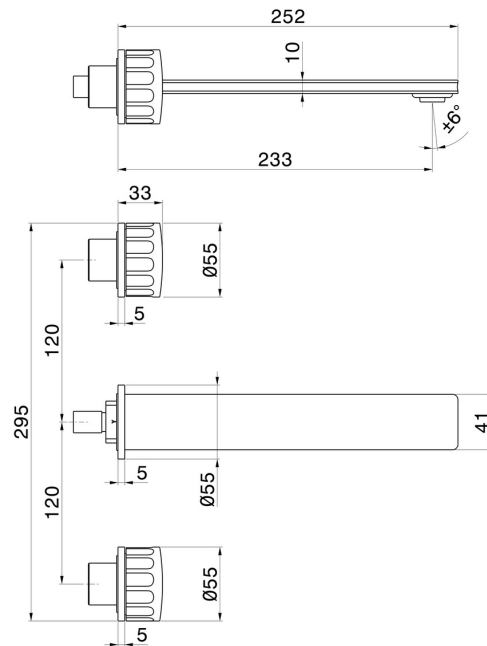

IONIKA

72822E.01.014

3-hole wall-mounted washbasin group - finish Matt White

External part. Without pop-up waste set

FEATURES

Material	Brass
Technology	Energy Saving - Save Water
Installation	Wall concealed part
Spout	Long spout
Hole type	3 holes
Waste / Drain set	Without waste set
Water mixing	Mechanical
Required for installation	<u>31079.00.000</u>

TECHNICAL DRAWING

IONIKA

72822E.01.014

3-hole wall-mounted washbasin group - finish Matt White

AVAILABLE FINISHES

01.014

Matt White

01.093