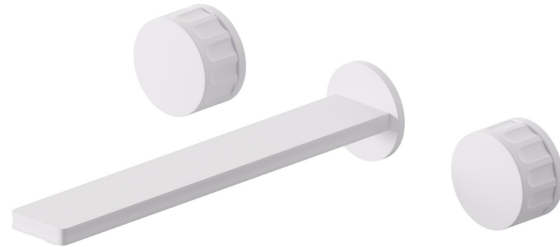

IONIKA

72822E.01.014

3-hole wall-mounted washbasin group - finish Matt White

External part. Without pop-up waste set

FEATURES

Material	Brass
Technology	Energy Saving - Save Water
Installation	Wall concealed part
Spout	Long spout
Hole type	3 holes
Waste / Drain set	Without waste set
Water mixing	Mechanical
Required for installation	<u>31079.00.000</u>

TECHNICAL DRAWING

IONIKA

72822E.01.014

3-hole wall-mounted washbasin group - finish Matt White

AVAILABLE FINISHES

01.014

Matt White

01.093