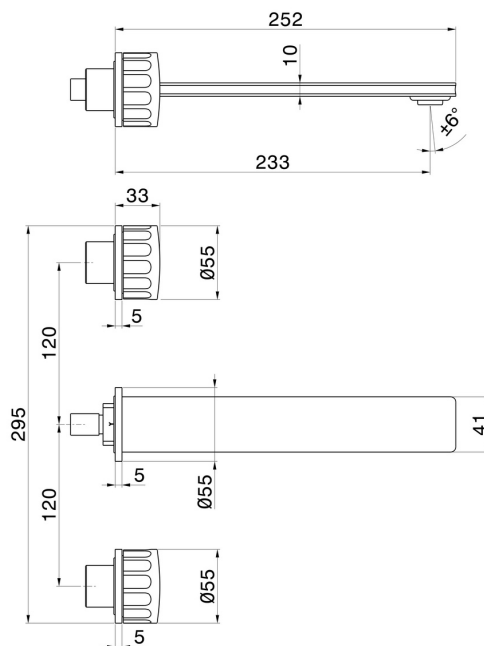

TECHNICAL DRAWING