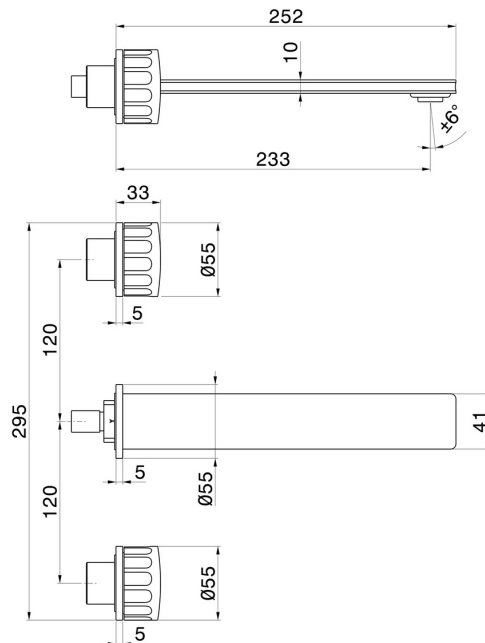

IONIKA

72822E.21.018

3-hole wall-mounted washbasin group - finish Chrome

External part. Without pop-up waste set

FEATURES

Material	Brass
Technology	Energy Saving - Save Water
Installation	Wall concealed part
Spout	Long spout
Hole type	3 holes
Waste / Drain set	Without waste set
Water mixing	Mechanical
Required for installation	<u>31079.00.000</u>

TECHNICAL DRAWING

IONIKA

72822E.21.018

3-hole wall-mounted washbasin group - finish Chrome

AVAILABLE FINISHES

21.018

Chrome

01.014