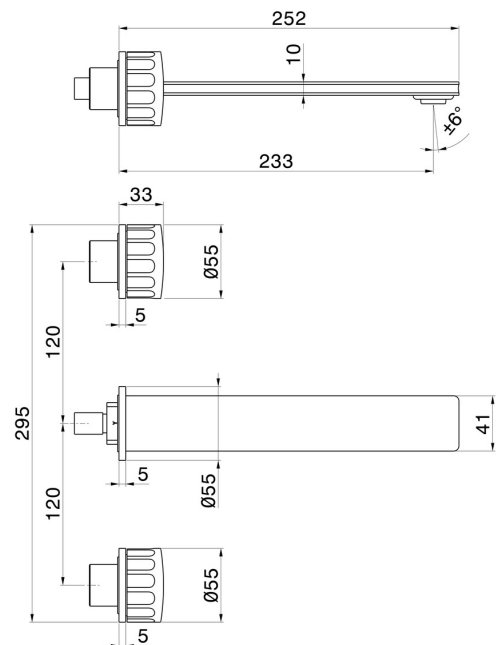

# IONIKA

**72822E.59.064**

3-hole wall-mounted washbasin group - finish PVD Brushed Gun Metal

External part. Without pop-up waste set

## FEATURES

Material	<b>Brass</b>
Technology	<b>Energy Saving - Save Water</b>
Installation	<b>Wall concealed part</b>
Spout	<b>Long spout</b>
Hole type	<b>3 holes</b>
Waste / Drain set	<b>Without waste set</b>
Water mixing	<b>Mechanical</b>
Required for installation	<b><u>31079.00.000</u></b>

## TECHNICAL DRAWING

**IONIKA**

**72822E.59.064**

3-hole wall-mounted washbasin group - finish PVD Brushed Gun Metal

**AVAILABLE FINISHES**

---

**59.064**

PVD Brushed Gun Metal