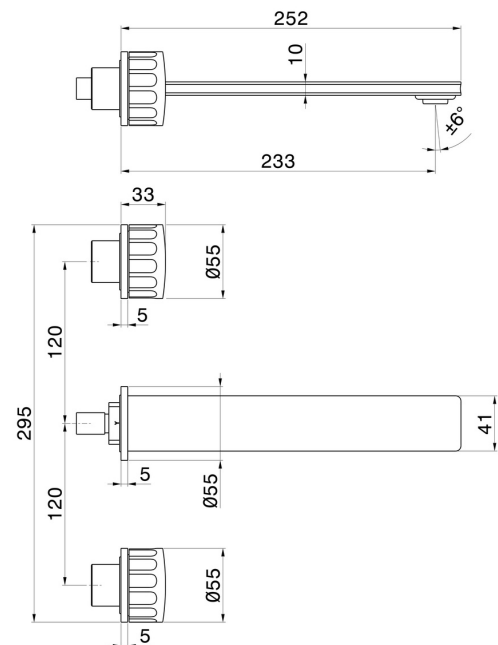

IONIKA

72822E.59.066

3-hole wall-mounted washbasin group - finish PVD Brushed steel

External part. Without pop-up waste set

FEATURES

Material	Brass
Technology	Energy Saving - Save Water
Installation	Wall concealed part
Spout	Long spout
Hole type	3 holes
Waste / Drain set	Without waste set
Water mixing	Mechanical
Required for installation	<u>31079.00.000</u>

TECHNICAL DRAWING

IONIKA

72822E.59.066

3-hole wall-mounted washbasin group - finish PVD Brushed steel

AVAILABLE FINISHES

59.066

PVD Brushed steel

01.014