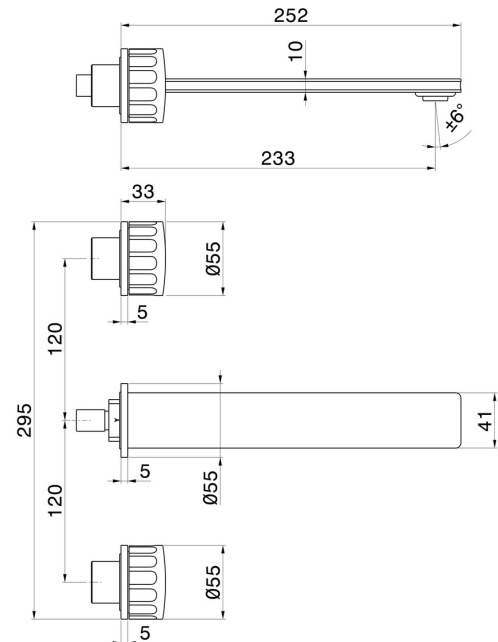

IONIKA

72822E.59.098

3-hole wall-mounted washbasin group - finish PVD Brushed Pale Gold

External part. Without pop-up waste set

FEATURES

Material	Brass
Technology	Energy Saving - Save Water
Installation	Wall concealed part
Spout	Long spout
Hole type	3 holes
Waste / Drain set	Without waste set
Water mixing	Mechanical
Required for installation	<u>31079.00.000</u>

TECHNICAL DRAWING

IONIKA

72822E.59.098

3-hole wall-mounted washbasin group - finish PVD Brushed Pale Gold

AVAILABLE FINISHES

59.098

PVD Brushed Pale Gold

01.014