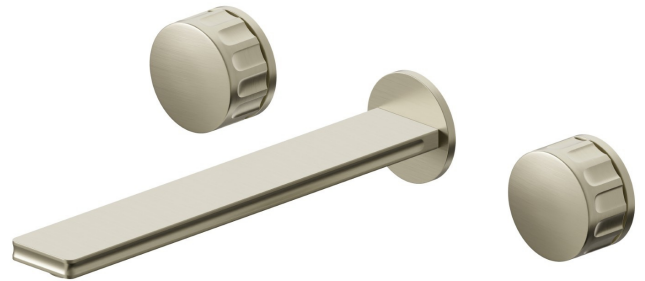

IONIKA

72822E.59.098

3-hole wall-mounted washbasin group - finish PVD Brushed Pale Gold

External part. Without pop-up waste set

FEATURES

Material	Brass
Technology	Energy Saving - Save Water
Installation	Wall concealed part
Spout	Long spout
Hole type	3 holes
Waste / Drain set	Without waste set
Water mixing	Mechanical
Required for installation	<u>31079.00.000</u>

TECHNICAL DRAWING

IONIKA

72822E.59.098

3-hole wall-mounted washbasin group - finish PVD Brushed Pale Gold

AVAILABLE FINISHES

59.098

PVD Brushed Pale Gold

01.014

finish Matt White

01.093

finish Matt Black

21.018

finish Chrome

59.064

finish PVD Brushed Gun Metal

59.066