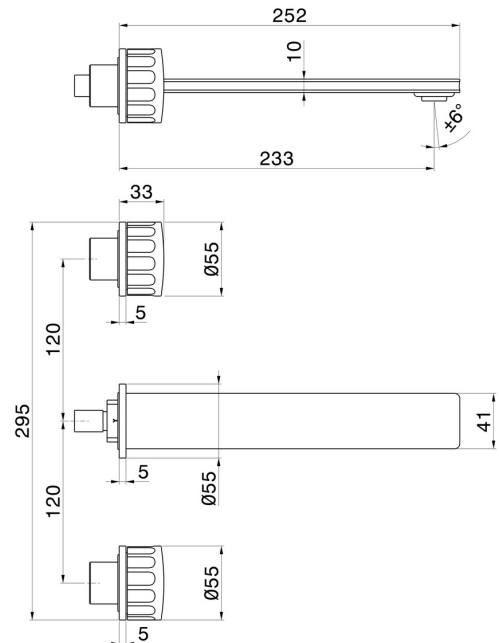

## 72822E.61.020

3-hole wall-mounted washbasin group - finish PVD Glossy Gold

External part. Without pop-up waste set

### FEATURES

Material	<b>Brass</b>
Technology	<b>Energy Saving - Save Water</b>
Installation	<b>Wall concealed part</b>
Spout	<b>Long spout</b>
Hole type	<b>3 holes</b>
Waste / Drain set	<b>Without waste set</b>
Water mixing	<b>Mechanical</b>
Required for installation	<b><u>31079.00.000</u></b>

### TECHNICAL DRAWING

**IONIKA**

**72822E.61.020**

3-hole wall-mounted washbasin group - finish PVD Glossy Gold

**AVAILABLE FINISHES**

---

**61.020**

PVD Glossy Gold