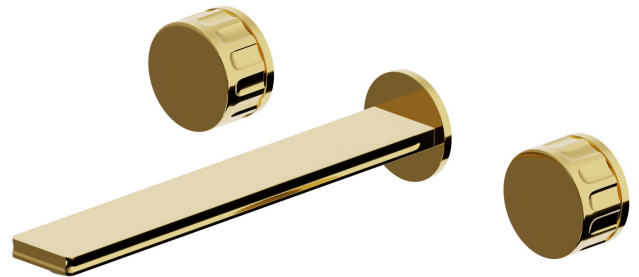

## 72822E.61.020

3-hole wall-mounted washbasin group - finish PVD Glossy Gold

External part. Without pop-up waste set

### FEATURES

Material	<b>Brass</b>
Technology	<b>Energy Saving - Save Water</b>
Installation	<b>Wall concealed part</b>
Spout	<b>Long spout</b>
Hole type	<b>3 holes</b>
Waste / Drain set	<b>Without waste set</b>
Water mixing	<b>Mechanical</b>
Required for installation	<b><u>31079.00.000</u></b>

### TECHNICAL DRAWING

**IONIKA**

**72822E.61.020**

3-hole wall-mounted washbasin group - finish PVD Glossy Gold

**AVAILABLE FINISHES**

---

**61.020**

PVD Glossy Gold