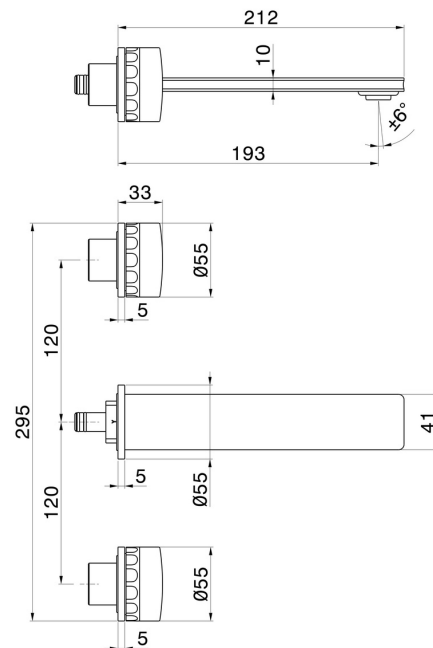

IONIKA SUPREME

72920E.01.014

3-hole wall-mounted washbasin group - finish Matt White

External part. Without pop-up waste set

FEATURES

Material	Brass/Marble
Technology	Save Water
Installation	Wall concealed part
Spout	Standard spout
Hole type	3 holes
Waste / Drain set	Without waste set
Water mixing	Mechanical
Required for installation	<u>31079.00.000</u>

TECHNICAL DRAWING

IONIKA SUPREME

72920E.01.014

3-hole wall-mounted washbasin group - finish Matt White

AVAILABLE FINISHES

01.014

Matt White

01.093