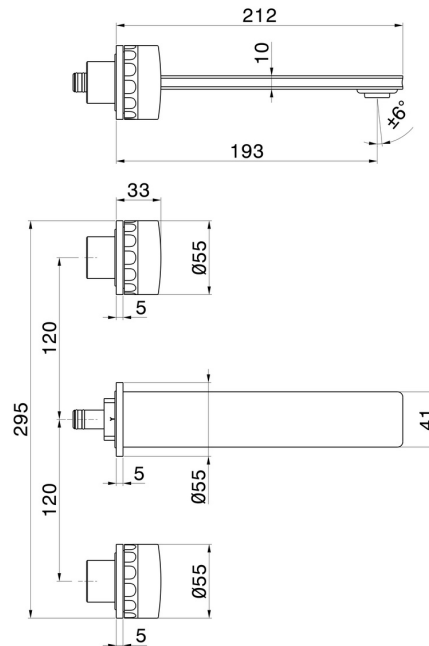

IONIKA SUPREME

72920E.01.093

3-hole wall-mounted washbasin group - finish Matt Black

External part. Without pop-up waste set

Matt Black

FEATURES

Material	Brass/Marble
Technology	Save Water
Installation	Wall concealed part
Spout	Standard spout
Hole type	3 holes
Waste / Drain set	Without waste set
Water mixing	Mechanical
Required for installation	<u>31079.00.000</u>

TECHNICAL DRAWING

IONIKA SUPREME

72920E.01.093

3-hole wall-mounted washbasin group - finish Matt Black

AVAILABLE FINISHES

01.093

Matt Black

01.014