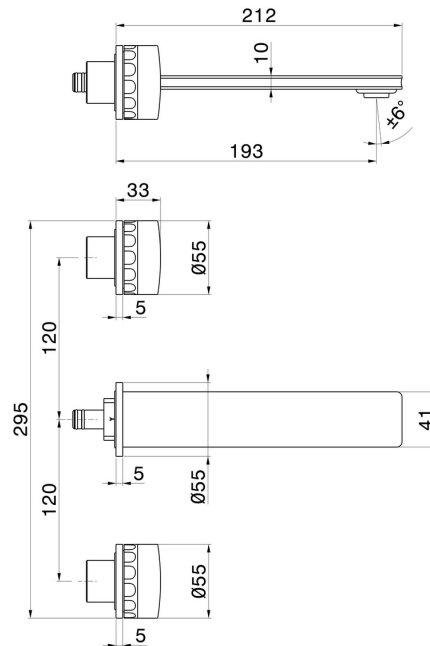

IONIKA SUPREME

72920E.21.018

3-hole wall-mounted washbasin group - finish Chrome

External part. Without pop-up waste set

Chrome

FEATURES

Material	Brass/Marble
Technology	Save Water
Installation	Wall concealed part
Spout	Standard spout
Hole type	3 holes
Waste / Drain set	Without waste set
Water mixing	Mechanical
Required for installation	<u>31079.00.000</u>

TECHNICAL DRAWING

IONIKA SUPREME

72920E.21.018

3-hole wall-mounted washbasin group - finish Chrome

AVAILABLE FINISHES

21.018

Chrome

01.014